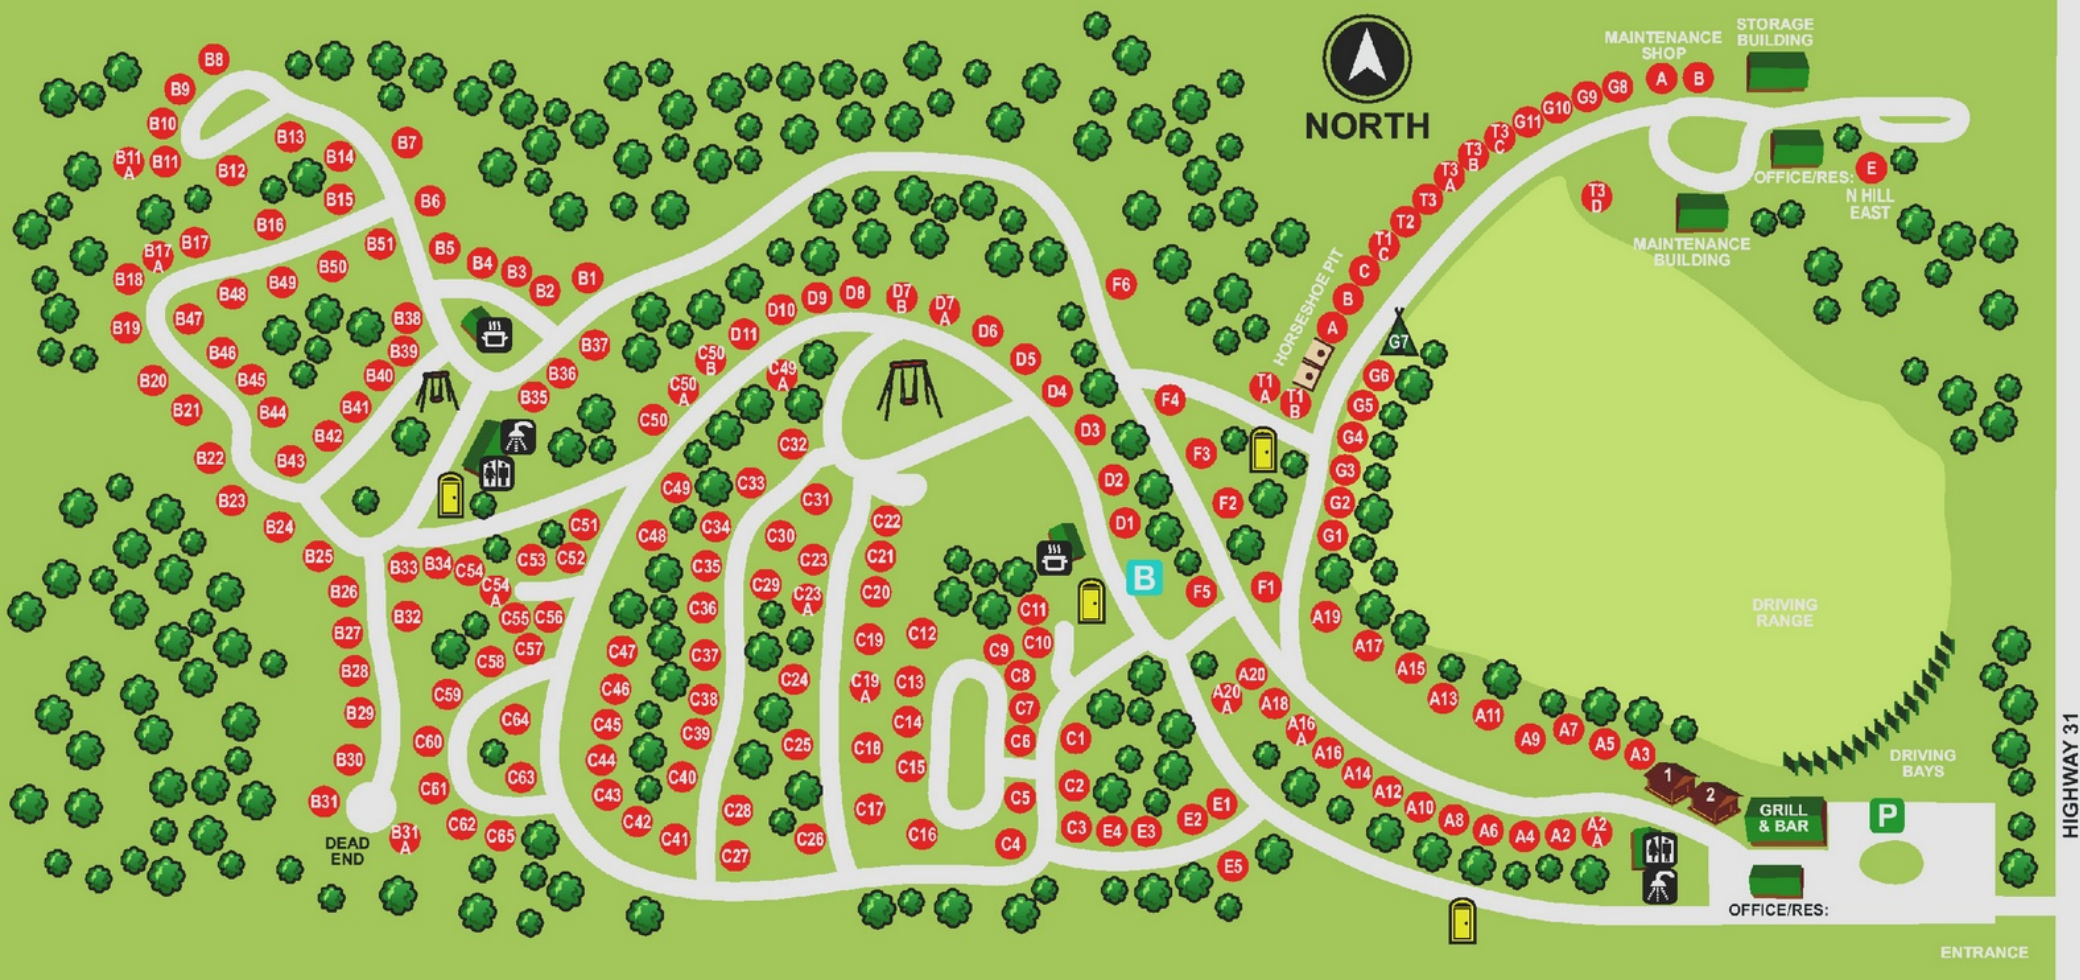

-  Cabin
-  Full Hookup Sites
-  Teepee
-  Shower
-  Cook House
-  Restroom
-  Outhouse
-  Horseshoe Pit
-  Parking
-  Boat Parking
-  Playground

53118 Hwy 31  
 Parkland County, AB T0E 2B0  
 (780) 797-3058  
[www.KokaneeSpringsRV.com](http://www.KokaneeSpringsRV.com)

HIGHWAY 31

ENTRANCE